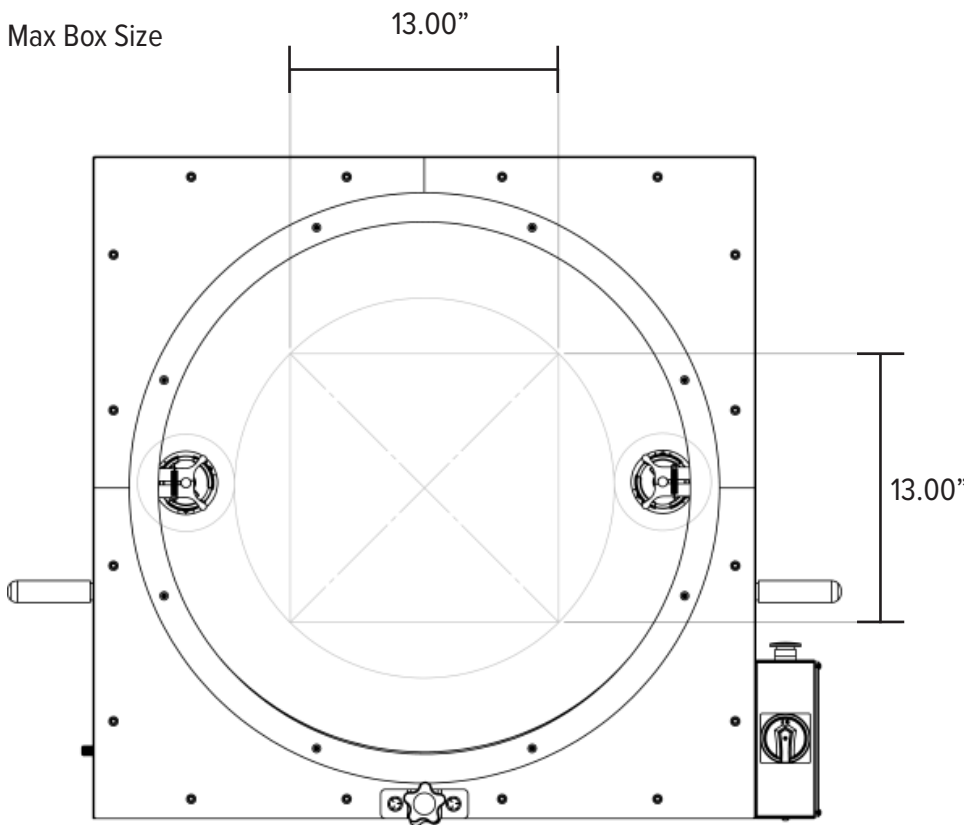

Other features include:

- Made in the USA
- Max Box Size: 13" x 13"
- Adjustable tension and ring wrapping speed
- Foot pedal and button operated

** EP-6700-25-ST Adjustable Support Table sold separately.*

Wrapper Dimensions

Length: 43" / 1 m (w/ handles)
 Width: 26" / 660 mm (w/ motor)
 35½" / 902 mm (w/rollers)

Height: 34¼" / 870 mm

Height w/ Stand:

74¼" / 1.8 m MAX

63¾" / 1.6 m MIN

Roller Height to Table:

55.5" / 1.5 m MAX

36" / 914 mm MIN

Stand Dimensions

Length: 38½" / 978 mm

Width: 41" / 1041 mm

Height: 39" / 990 mm MAX

29½" / 749 mm MIN

P (847) 735-8105 | F (847) 735-8297
 sales@encorepack.com | www.encorepack.com
 201 Park Avenue, Lake Villa, IL 60046
 P.O. Box 595, Winnetka, IL 60093 USA